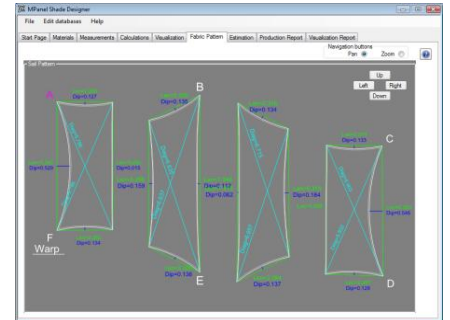

Synthesis AF-350 is available in 8 modern stylish colors to compliment architectural trends and enhance existing structures. Provides ideal shade solutions for playgrounds, swimming pools, residential backyards, courtyards, child-care centers, sporting facilities and car parks.

Commercial 95 is a high quality, heavy duty knitted shade cloth specifically developed as a very strong and stable outdoor fabric for use in tension structures and shade sails where a waterproof structure is required. Commercial 95 offers the ultimate combination of maximum sun protection, strength and durability to ensure maintenance free long life performance, manufactured in 14 colors.

Our tensile fabric design software allows us to custom design a shade structure in any shape or style to present a cosmetic and practical solution for your project.

Our outdoor shade structures are made from premium, high grade, commercial cloth that can provide the following:

- Waterproof shelter
- UV protection
- Capacity to allow for air flow (to let hot air out)
- Range of custom and standard sizes and colors
- Can be custom designed to suit your individual need.

Selecting and specifying the right shade cloth for any architectural application just got a whole lot easier. Designed, engineered and manufactured by the world leader in knitted shade cloth technologies, the Synthesis range of architectural fabrics offers absolute freedom in tension structure design. Whether you need an economical shade cloth for use in almost any type of residential structure through to large-scale people protection for public areas, there's a Synthesis shade fabric engineered specially for almost every application. And when it comes to choosing the ideal color to complement your project, you simply won't find a bigger, better or brighter selection in our shade cloth range.