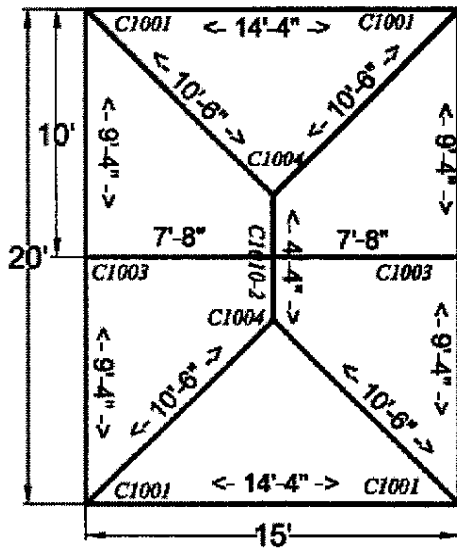

15x20 Frame Tent

Fittings		
4	Corner	C1001
2	3 Way Crown	C1004
2	Side Tee Joint	C1003
1	Ridge Slide Tee	C1010
38	Canopy Pins	P102

Poles			Color
4	9'4"	Spreader	White
2	14'4"	Spreader	Red
1	4'4"	Top Spreader	Red
4	10'6"	Hip Rafter	Green
2	7'8"	Rafter	Black
6	7'8"	Legs	Black

Tops Options	
White 13oz. Translucent	
White 15oz. Blackout	
Colors (solid or stripe)	
Expandable 2 or 3 pieces.	

Frame Options	
2 in. Standard frame	
D-Tube Heavy duty	

Accessories	
6	Base Plates
4	Corner Leg Braces
2	Tee Joint Leg Braces 10 feet length spacing
10	Ropes and Stakes (6 Minimum)
70	Feet-Sidewall