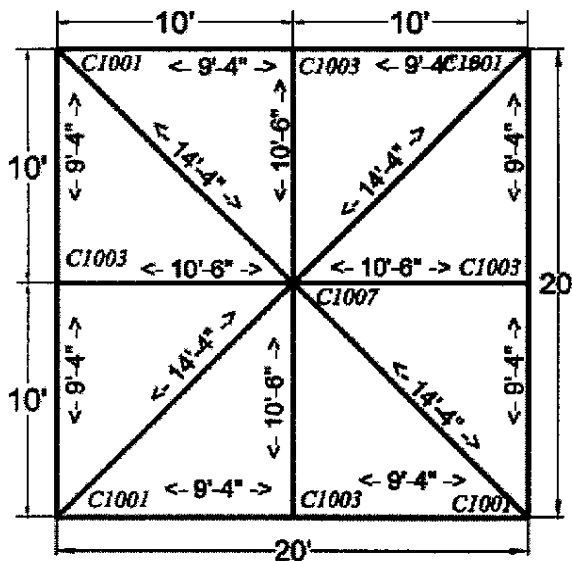

INTERNATIONAL TENT & EQUIPMENT MANUFACTURING, INC (757) 569-7970 Plant (757) 569-7980 Fax

20x20 Frame Tent

Fittings		
4	Corner	C1001
4	Side Tee Joint	C1003
1	8 Way crown	C1007
48	Canopy Pins	P102

Poles			Color
8	9'4"	Spreader	White
4	14'4"	Hip Rafter	Red
4	10'6"	Rafter	Green
8	7'8"	Legs	Black

Tops Options	
White 13oz. Translucent	
White 15oz. Blackout	
Colors (solid or stripe)	
Expandable 2 pieces.	

Frame Options	
1 in. Frame	
2 in. Frame	
D-Tube Heavy duty	

Accessories	
8	Base Plates
4	Corner Leg Braces
4	Tee Joint Leg Braces
12	Ropes and Stakes (8 Minimum)
80	Feet-Sidewall