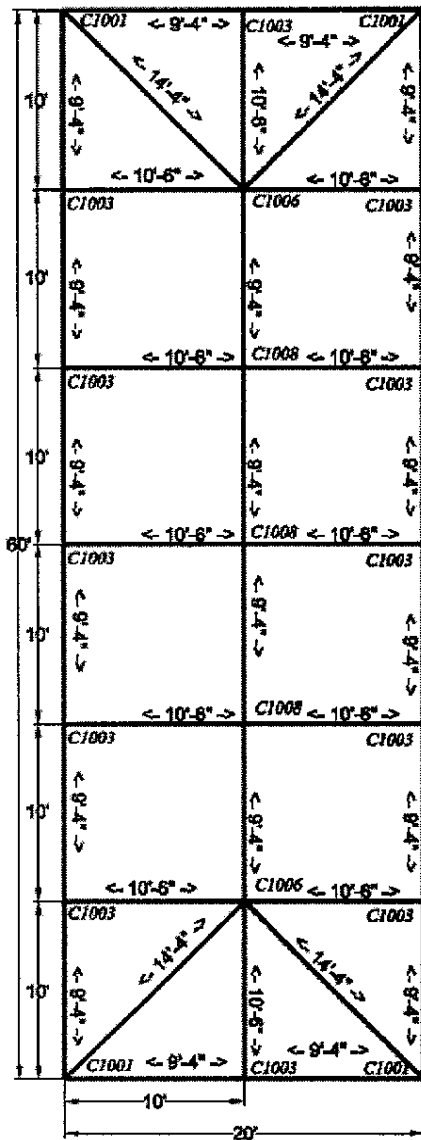

20x60 Frame Tent

Fittings		
4	Corner	C1001
12	Side Tee Joint	C1003
2	6 Way Crown	C1006
3	Ridge Top Tee	C1008
3	Cable 20x Blue Every 20 feet	CB20x
104	Canopy Pins	P102

Poles			Color
20	9'4"	Spreader	White
4	14'4"	Hip Rafter	Red
12	10'6"	Rafter	Green
16	7'8"	Legs	Black

Tops Options
White 13oz. Translucent
White 15oz. Blackout
Colors (Solid or stripe)
Expandable 3, 4 or 6 pieces.

Frame Options
1 in. Frame
2 in. Frame
D-Tube Heavy duty

Accessories	
16	Base Plates
4	Corner Leg Braces
12	Tee Joint Leg Braces
20	Ropes and Stakes (16 Minimum)
160	Feet-Sidewall