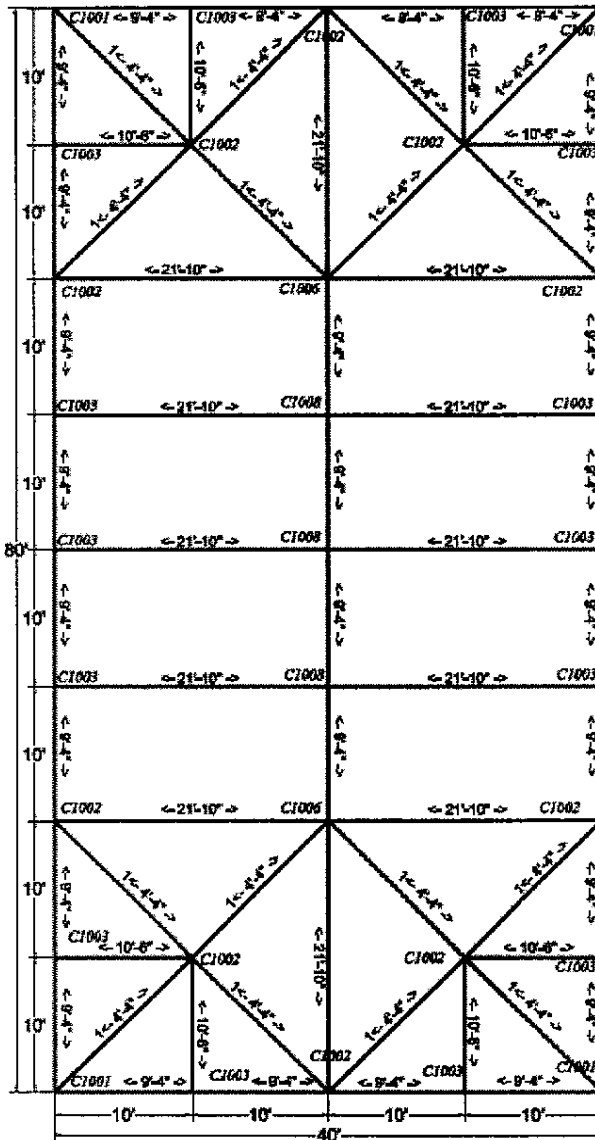

INTERNATIONAL TENT & EQUIPMENT MANUFACTURING, INC (757) 569-7970 Plant (757) 569-7980 Fax

40x80 Frame Tent

Fittings		
4	Corner	C1001
2	6 Way Crown	C1006
14	Side Tee Joint	C1003
6	6 Way Side Tee	C1002
4	6 Way Hip Joint	C1009
2	Ridge Top Tee	C1008
4	Cable 40ft Silver	CB40Q
6	Rafter Crossbar	C1033Q
182	Canopy Pins	P102

Poles			Color
12	21'10"	Hip Rafter	Red
16	14'4"	Spreader	Red
8	10'6"	Rafter	Green
28	9'4"	Spreader	White
24	7'8"	Legs	Black
3	14'4"	Rafter Pole	Red

Tops Options	
13 oz.	White translucent
15 oz.	White Blackout
Colors (solid or stripe)	
4, 5, or 6 pieces expandable	