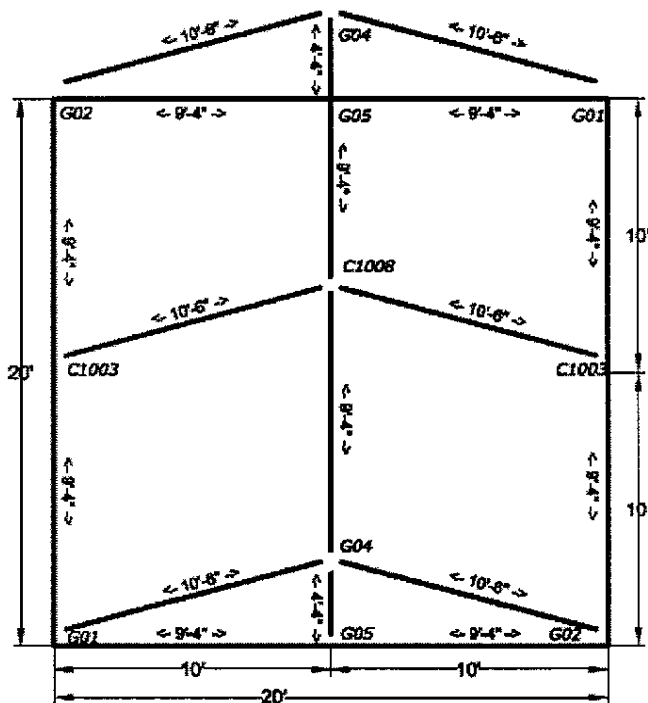

# 20x20 Gable Frame Tent

Fittings		
2	Gable Left	G01
2	Gable Right	G02
2	Gable Crown 4 way	G04
2	4 way joint	G05
2	Side tee joint	C1003
1	Top tee joint	C1008
1	Cable 20 Ft Blue	CB20x
52	Canopy Pins	P102

Poles		Color	
6	10'6"	Rafter	Green
10	9'4"	Spreader	White
2	4'4"	Crown support	Red
8	7'8"	Legs	Black

Frame Options	
1 in.	Frame
2 in.	Frame Standard
D-Tube Heavy duty	

Tops Options	
White 13oz. Translucent	
White 15oz. Blackout	
Colors (Solid or stripe)	
Expand 3 or 4 Pcs.	