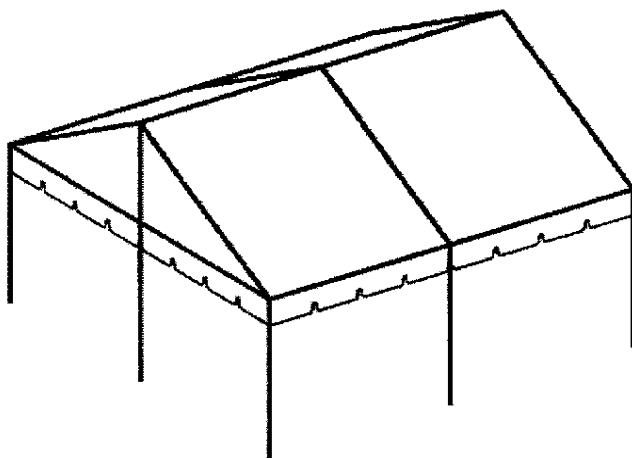

# 20x20 Gable Frame Tent

Fittings		
2	Gable Left	G01
2	Gable Right	G02
2	Gable Crown 4 way	G04
2	4 way joint	G05
2	Side tee joint	C1003
1	Top tee joint	C1008
1	Cable 20 Ft Blue	CB20x
52	Canopy Pins	P102

Poles		Color	
6	10'6"	Rafter	Green
10	9'4"	Spreader	White
2	4'4"	Crown support	Red
8	7'8"	Legs	Black

Frame Options	
1 in.	Frame
2 in.	Frame Standard
D-Tube Heavy duty	

Tops Options	
White 13oz. Translucent	
White 15oz. Blackout	
Colors (Solid or stripe)	
Expand 3 or 4 Pcs.	