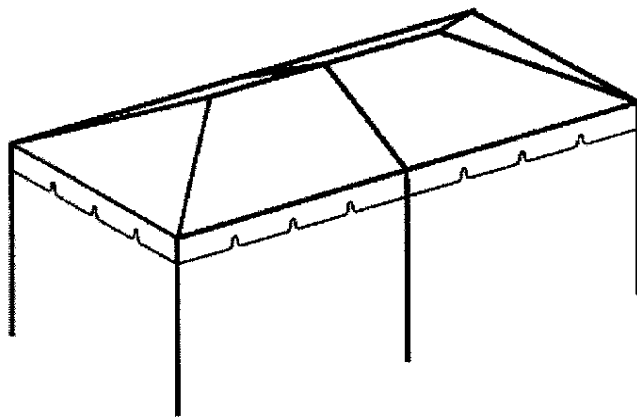

INTERNATIONAL TENT & EQUIPMENT MANUFACTURING, INC. (757) 569-7970 Plant (757) 569-7980 Fax

10x20 Frame Tent

Fittings		
4	Corner	C1001
2	3 Way Crown	C1005
2	Side Tee Joint	C1003
1	Ridge Slide tee 1" or 2"	C1010
38	Canopy Pins	P102

Poles			Color
7	9'4"	Spreader	White
4	6'10"	Hip Rafter	Yellow
2	4'11"	Rafter	Blue
6	7'8"	Legs	Black

Frame Options	
1 in.	Frame
2 in.	Frame

Tops Options	
White	13oz. Translucent
White	15oz. Blackout
Colors (Solid or stripe)	
Expandable 3 or 4 pieces.	
Velcro only—no buckles	