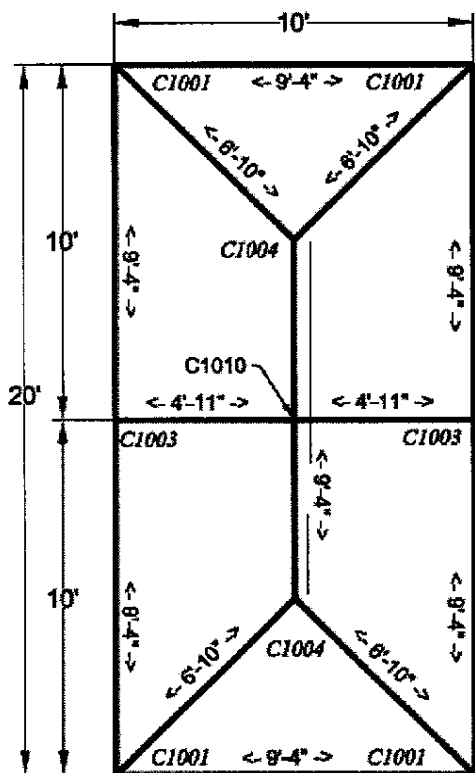

INTERNATIONAL TENT & EQUIPMENT MANUFACTURING, INC. (757) 569-7970 Plant (757) 569-7980 Fax

10x20 Frame Tent

Fittings		
4	Corner	C1001
2	3 Way Crown	C1005
2	Side Tee Joint	C1003
1	Ridge Slide tee 1" or 2"	C1010
38	Canopy Pins	P102

Poles			Color
7	9'4"	Spreader	White
4	6'10"	Hip Rafter	Yellow
2	4'11"	Rafter	Blue
6	7'8"	Legs	Black

Frame Options	
1 in.	Frame
2 in.	Frame

Tops Options	
White	13oz. Translucent
White	15oz. Blackout
Colors (Solid or stripe)	
Expandable 3 or 4 pieces.	
Velcro only—no buckles	