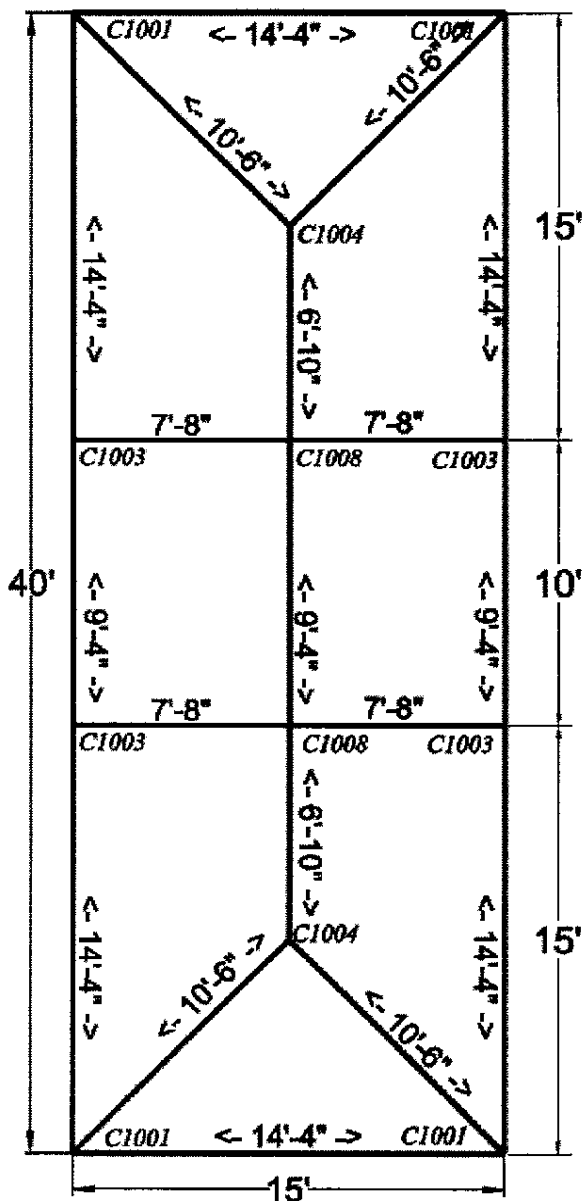

INTERNATIONAL TENT & EQUIPMENT MANUFACTURING, INC (757) 569-7970 Plant (757) 569-7980 Fax

15x40 Frame Tent

Fittings		
4	Corner	C1001
2	3 Way Crown	C1004
4	Side Tee Joint	C1003
2	Ridge Top Tee	C1008
54	Canopy Pins	P102

Poles			Color
3	9'4"	Spreader	White
6	14'4"	Spreader	Red
2	6'10"	Top Spreader	Yellow
4	10'6"	Hip Rafter	Green
4	7'8"	Rafter	Black
8	7'8"	Legs	Black

Tops Options	
White	13oz. Translucent
White	15oz. Blackout
Colors (Solid or stripe)	
Expandable 3 or 4 pieces.	