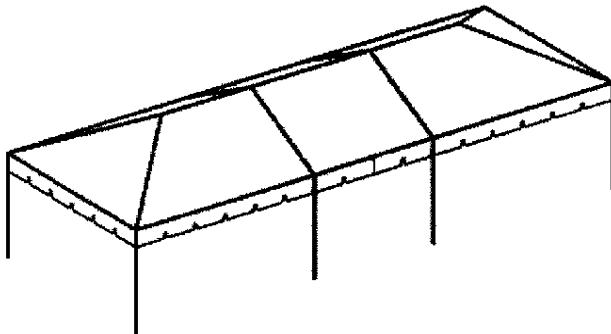

INTERNATIONAL TENT & EQUIPMENT MANUFACTURING, INC (757) 569-7970 Plant (757) 569-7980 Fax

15x40 Frame Tent

Fittings		
4	Corner	C1001
2	3 Way Crown	C1004
4	Side Tee Joint	C1003
2	Ridge Top Tee	C1008
54	Canopy Pins	P102

Poles			Color
3	9'4"	Spreader	White
6	14'4"	Spreader	Red
2	6'10"	Top Spreader	Yellow
4	10'6"	Hip Rafter	Green
4	7'8"	Rafter	Black
8	7'8"	Legs	Black

Tops Options	
White	13oz. Translucent
White	15oz. Blackout
Colors (Solid or stripe)	
Expandable 3 or 4 pieces.	