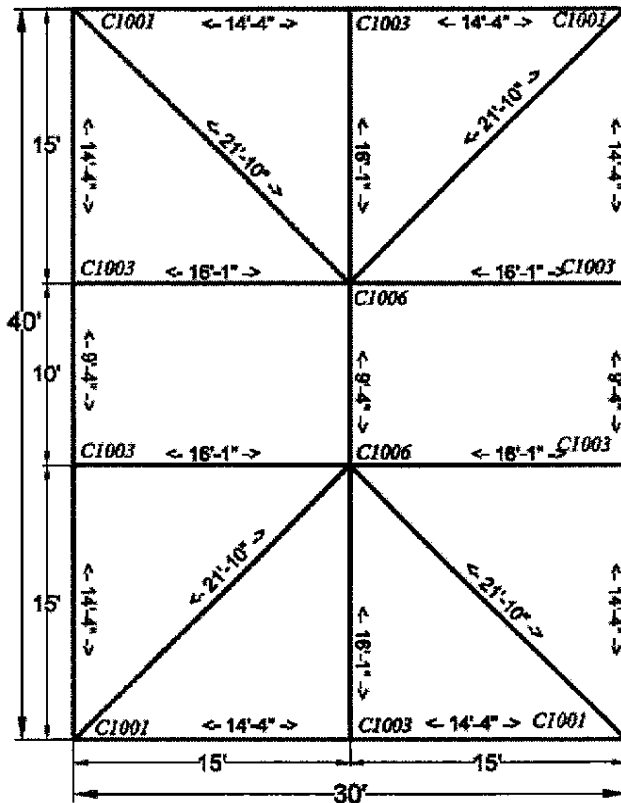

INTERNATIONAL TENT & EQUIPMENT MANUFACTURING, INC (757) 569-7970 Plant (757) 569-7980 Fax

30x40 Frame Tent

Fittings		
4	Corner	C1001
6	Side Tee Joint	C1003
2	6 Way crown	C1006
2	Cable 30 ft Black	CB30x
62	Canopy Pins	P102

Poles			Color
8	14'4"	Spreader	Red
3	9'4"	Spreader	White
4	21'10"	Hip Rafter	Red
6	16'1"	Rafter	Green
10	7'8"	Legs	Black

Tops Options	
White 13oz. Translucent	
White 15oz. Blackout	
Colors (Solid or stripe)	
Expandable 3 pieces.	