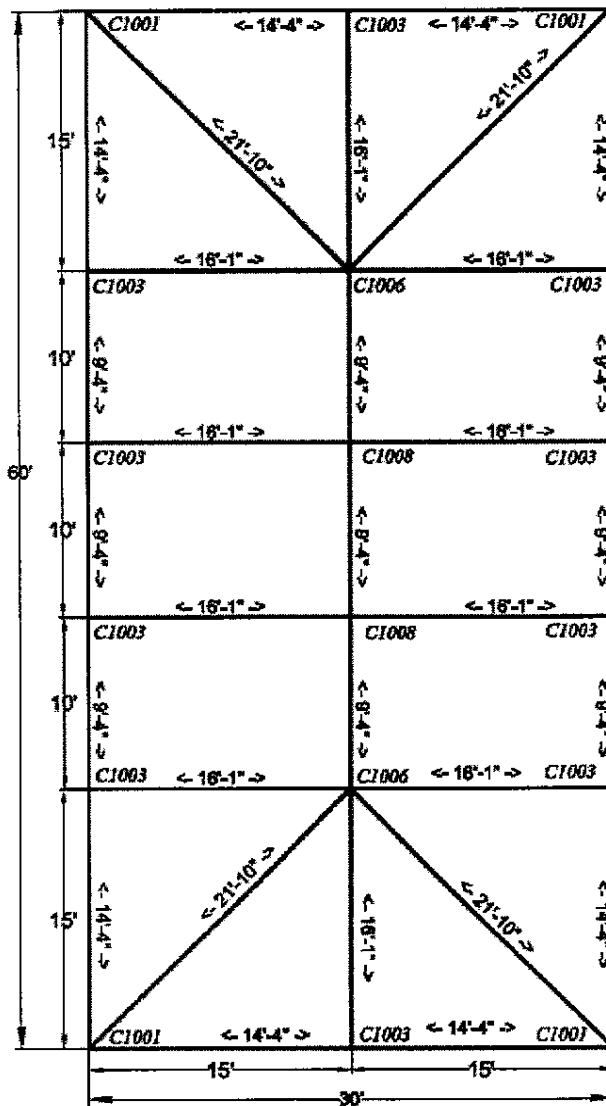

INTERNATIONAL TENT & EQUIPMENT MANUFACTURING, INC (757) 569-7970 Plant (757) 569-7980 Fax

30x60 Frame Tent

10 ft mid span

Fittings		
4	Corner	C1001
10	Side Tee Joint	C1003
2	6 Way crown	C1006
2	Ridge top tee	C1008
4	Cable 30 ft Black	CB30x
90	Canopy Pins	P102

Poles			Color
8	14'4"	Spreader	Red
9	9'4"	Spreader	White
4	21'10"	Hip Rafter	Red
10	16'1"	Rafter	Green
14	7'8"	Legs	Black

Tops Options	
White 13oz. Translucent	
White 15oz. Blackout	
Colors (Solid or stripe)	
Expandable 3 or 4 pieces.	