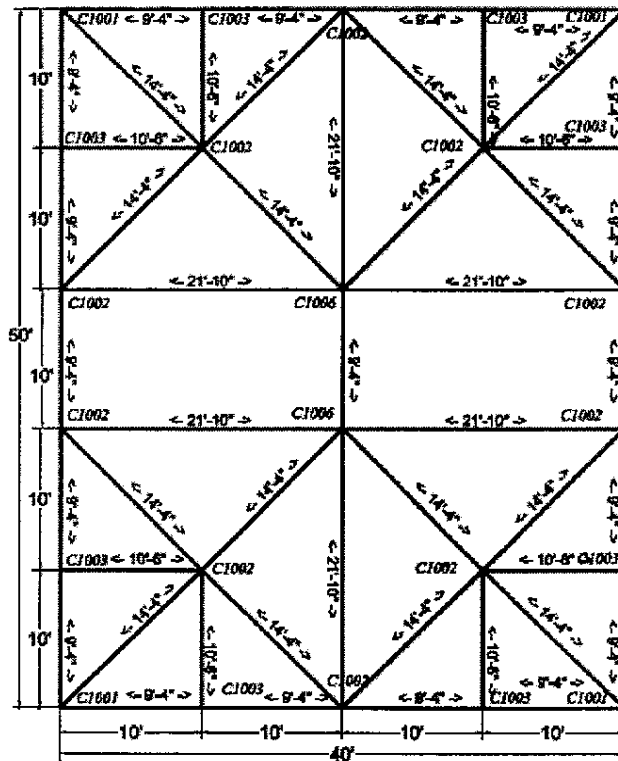

INTERNATIONAL TENT & EQUIPMENT MANUFACTURING, INC (757) 569-7970 Plant (757) 569-7980 Fax

40x50 Frame Tent

Fittings		
4	Corner	C1001
2	6 Way Crown	C1006
8	Side Tee Joint	C1003
6	6 Way Side Tee	C1002
4	6 Way Hip Joint	C1009
2	Cable 40ft Silver	CB40x
134	Canopy Pins	P102

Poles		Color
6	21'10" Hip Rafter	Red
16	14'4" Spreader	Red
8	10'6" Rafter	Green
19	9'4" Spreader	White
18	7'8" Legs	Black

Tops Options
White 13oz. Translucent
White 15oz. Blackout
Colors (Solid or stripe)
Expandable 3 pieces.